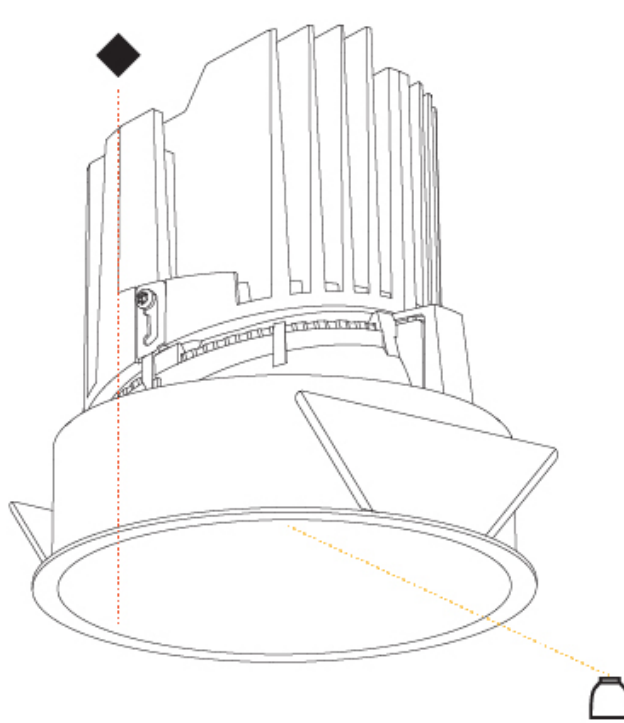

BIONIQ ROUND DEEP RECESSED

A35275-

PROJECT

TYPE

SPECIFIER

QUANTITY

DATE

A