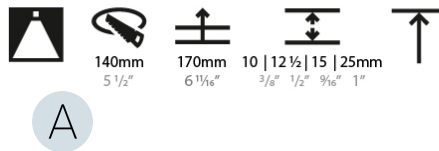

GENERAL

Series: Bioniq
 Subseries: Bioniq Round Deep
 Brand: Prolicht
 Division: Architectural
 Mounting Type: Trimless
 Mounting Location: Ceiling
 Subcategory: Downlight

PHYSICAL

Shape: Round
 Diameter (mm): 136
 Diameter (in): 5 3/8
 Height (mm): 151
 Height (in): 5 15/16
 Ceiling Thickness (mm): 10 / 12.5 / 15 / 25
 Ceiling Thickness (in): 3/8 or 1/2 or 9/16 or 1
 Min. Recessing Depth (mm): 170
 Min. Recessing Depth (in): 6 11/16
 Light Distribution: Downlight
 Weight (kg): 1.078
 Weight (lbs): 2.37
 Fixture Finish: SSR / BKV / CWI / CRY / HAB / LAG / UFT / ITA / RUA / RUR / MIC / FTG / MYG / TWT / LOD / PUS / FRO / FUP / KIA / POP / BLS / SPG / MEY / GOH / GUM / CHC / COM / ABZ / JAG / OBR / MOS / ROR
 Fixture Material: Aluminum Die Cast
 Cut-out Measurements: Ø 140mm / 5 1/2"
 Upon Request: Unique Ceiling Thickness

OPTICAL

Reflector°: 18 / 34
 Optic°: Lens Pack - No Lens / Linear Spread Lens / Honeycomb / Spread Lens
 Adjustability: Fixed
 Upon Request: Special Beam Angles

RATINGS AND CERTIFICATIONS

382, F 416-247-9319, www.zaneen.com
 Certified and created for North American standards at the end of the existing Model #. For assistance on 'custom' specifications, contact zteam@zaneen.com.
 In a constant effort to supply the best product, we reserve the right to change specifications or materials without notice. The most recent specification sheets are found at zaneen.com
 IP rating: IP20